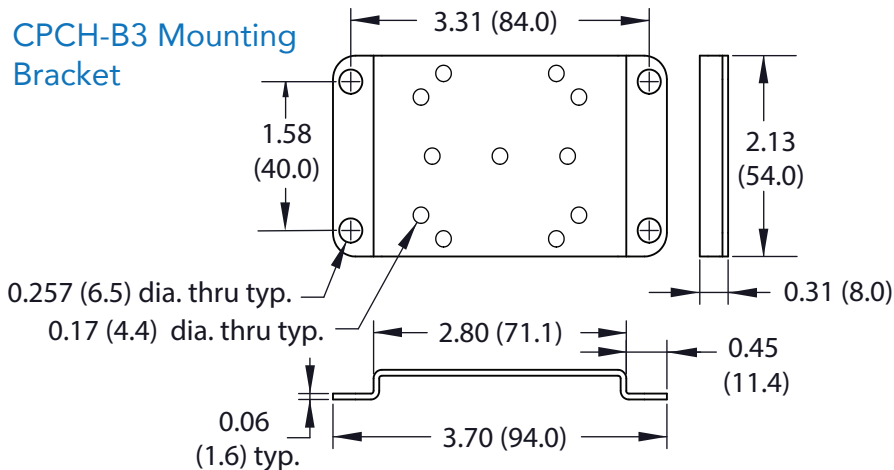

CORDIS CHV PRESSURE CONTROLS WITH INTERNAL BOOSTER

Clippard

877-245-6247 | **clippard**