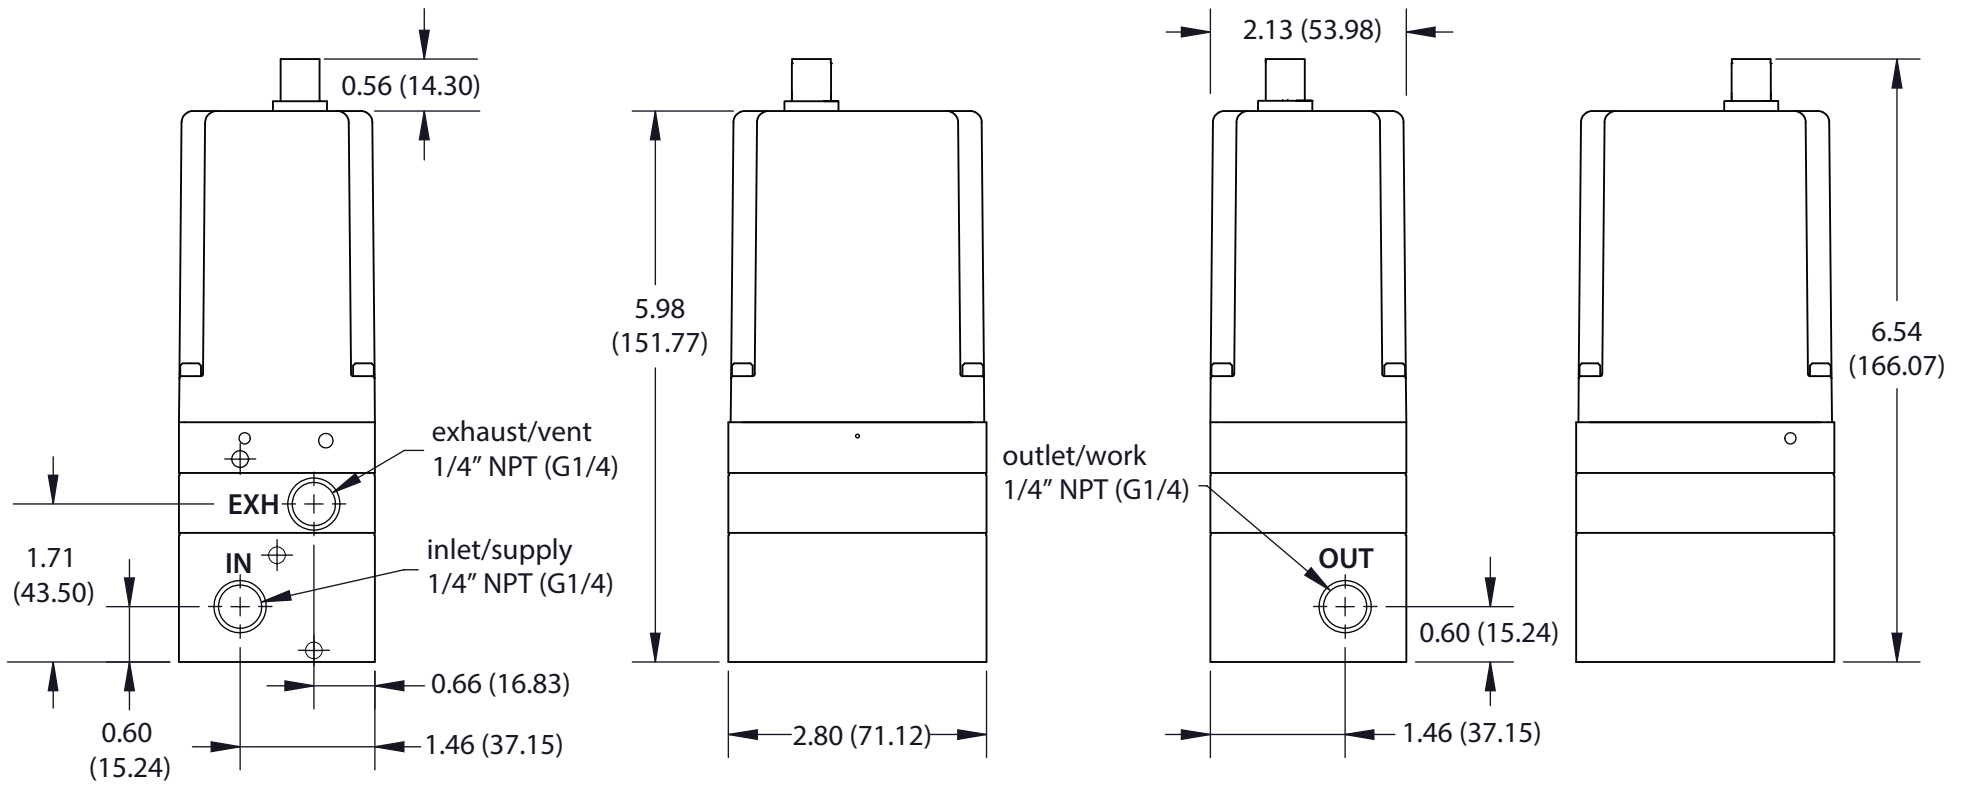

CORDIS CHV PRESSURE CONTROLS WITH INTERNAL BOOSTER

Clippard

877-245-6247 | **clippard**